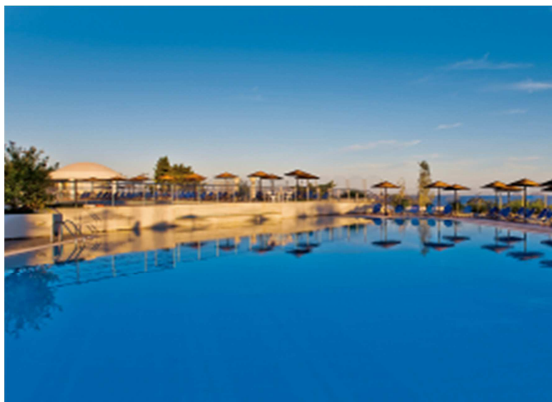

This hotel is situated right next to the Headquarters Hotel, Kipriotis Panorama Hotel & Suites, in a quiet hillside location with a majestic view over the Aegean Sea, the surrounding islands and the Turkish coast. Kipriotis Panorama Aqualand is a luxurious and relaxing property for the whole family, including 2 main pools, and 2 children's pools.